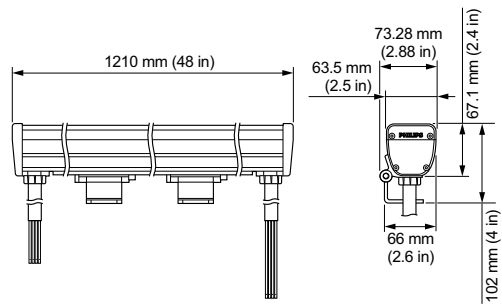

Vaya Linear MP

Initial input power	60 W
Over Time Performance (IEC Compliant)	
Lumen Maintenance 70% at 25°C Calculated	100000
Lumen Maintenance 70% at 25°C Reported	60000
Lumen Maintenance 70% at 40°C Calculated	100000
Lumen Maintenance 70% at 40°C Reported	60000
Lumen Maintenance 80% at 25°C Reported	60000
Lumen Maintenance 80% at 40°C Calculated	100000
Lumen Maintenance 80% at 40°C Reported	60000
Lumen Maintenance 80% at 50°C Calculated	100000
Lumen Maintenance 90% at 25°C Calculated	62000
Lumen Maintenance 90% at 25°C Reported	60000
Lumen Maintenance 90% at 40°C Calculated	62000
Lumen Maintenance 90% at 40°C Reported	60000

Application Conditions

Ambient temperature range	-40 to +40 °C

Product Data

Full product code	871829162574299
Order product name	BCP425 10x50 4000 L1210 CE
EAN/UPC – product	8718291625742
Order code	912400130124
Numerator – quantity per pack	1
Numerator – packs per outer box	4
Material no. (12NC)	912400130124
Net weight (piece)	3.760 kg

IK06

Dimensional drawing

Vaya

Vaya