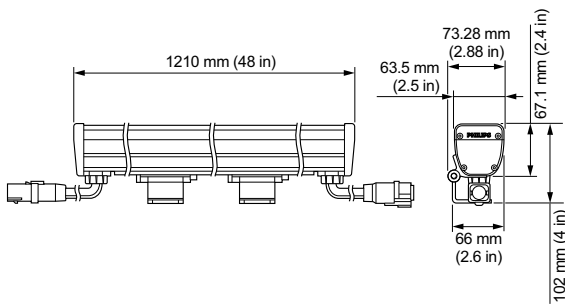

Vaya Linear MP

Initial input power	60 W
Over Time Performance (IEC Compliant)	
Lumen Maintenance 70% at 25°C Calculated	100000
Lumen Maintenance 70% at 25°C Reported	60000
Lumen Maintenance 70% at 40°C Calculated	100000
Lumen Maintenance 70% at 40°C Reported	60000
Lumen Maintenance 80% at 25°C Reported	60000
Lumen Maintenance 80% at 40°C Calculated	100000
Lumen Maintenance 80% at 40°C Reported	60000
Lumen Maintenance 80% at 50°C Calculated	100000
Lumen Maintenance 90% at 25°C Calculated	62000
Lumen Maintenance 90% at 25°C Reported	60000
Lumen Maintenance 90% at 40°C Calculated	62000
Lumen Maintenance 90% at 40°C Reported	60000

Application Conditions

Ambient temperature range	-40 to +40 °C

Product Data

Full product code	871829162574299
Order product name	BCP425 10x50 4000 L1210 CE
EAN/UPC – product	8718291625742
Order code	912400130124
Numerator – quantity per pack	1
Numerator – packs per outer box	4
Material no. (12NC)	912400130124
Net weight (piece)	3.760 kg

IK06

Dimensional drawing

Vaya

Vaya