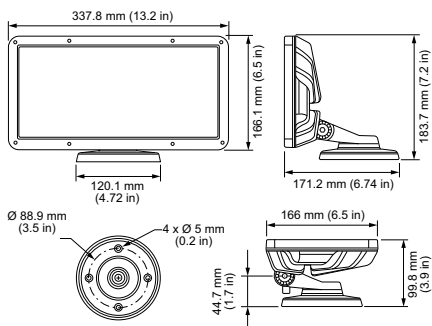

Initial Performance (IEC Compliant)

Initial luminous flux (system flux)	2434 lm
Initial LED luminaire efficacy	50.8 lm/W
Init. Corr. Color Temperature	2700 to 4000 K
Init. Color Rendering Index	80
Initial input power	50 W

Over Time Performance (IEC Compliant)

Lumen Maintenance 50% at 25°C Calculated	90300
Lumen Maintenance 50% at 25°C Reported	54000

Lumen Maintenance 50% at 50°C Calculated	90300
Lumen Maintenance 50% at 50°C Reported	54000
Lumen Maintenance 70% at 25°C Calculated	46100
Lumen Maintenance 70% at 25°C Reported	46100
Lumen Maintenance 70% at 50°C Calculated	46100
Lumen Maintenance 70% at 50°C Reported	46100
Lumen Maintenance 80% at 25°C Calculated	28600
Lumen Maintenance 80% at 25°C Reported	28600
Lumen Maintenance 80% at 50°C Calculated	28600
Lumen Maintenance 80% at 50°C Reported	28600
Lumen Maintenance 90% at 25°C Calculated	13100
Lumen Maintenance 90% at 25°C Reported	13100
Lumen Maintenance 90% at 50°C Calculated	13100
Lumen Maintenance 90% at 50°C Reported	13100

Application Conditions

Ambient temperature range	-40 to +122 °F

Product Data

Full product code	871829138835799
Order product name	BCP483 36xLED-HB/RGBMW 100-277V 10 WH
EAN/UPC - Product	8718291388357
Order code	912400130371
Local order code	.
Numerator - Quantity Per Pack	1
Numerator - Packs per outer box	2
Material Nr. (12NC)	912400130371
Net Weight (Piece)	4.146 kg

Dimensional drawing

ColorBlast IntelliHue Powercore gen4