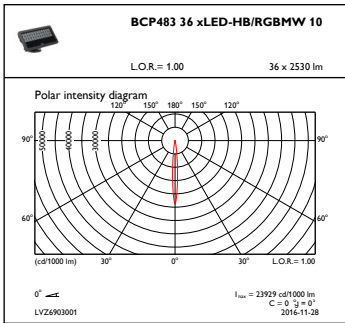

ColorBlast IntelliHue Powercore gen4

Photometric data

OFPC1_BCP48336xLED-HBRGBMW10