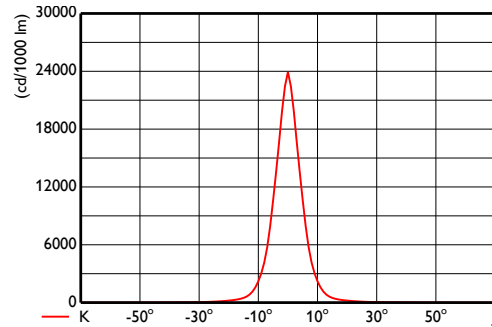

ColorBlast IntelliHue Powercore gen4

Photometric data

OFCS1_BCP48336xLED-HBRGBMW10