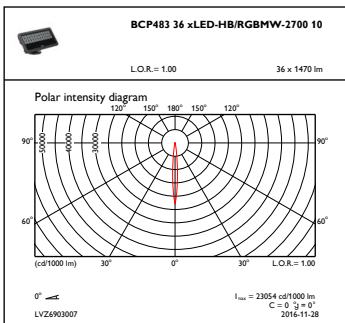

OFPC1_BCP48336xLED-HBRGBMW-270010