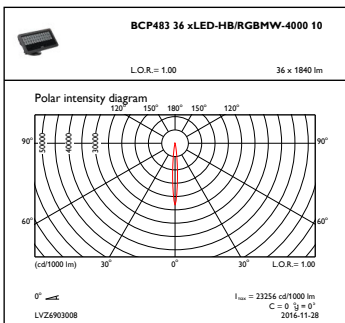

## Product Data

Full product code	871829138835799
Order product name	BCP483 36xLED-HB/RGBMW 100-277V 10 WH
EAN/UPC - Product	8718291388357
Order code	912400130371
Local order code	.
Numerator - Quantity Per Pack	1
Numerator - Packs per outer box	2
Material Nr. (12NC)	912400130371
Net Weight (Piece)	4.146 kg

## Photometric data

OFPC1\_BCP48336xLED-HBRGBMW10

OFCS1\_BCP48336xLED-HBRGBMW10

OFPC1\_BCP48336xLED-HBRGBMW-270010

OFCS1\_BCP48336xLED-HBRGBMW-270010

OFPC1\_BCP48336xLED-HBRGBMW-400010

OFCS1\_BCP48336xLED-HBRGBMW-400010