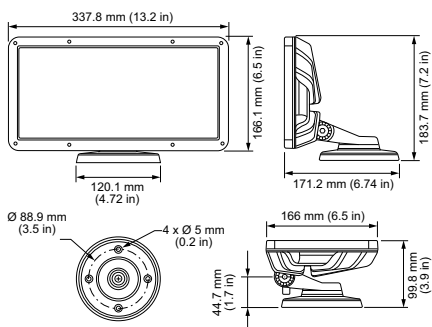

Initial Performance (IEC Compliant)

Initial luminous flux (system flux)	2434 lm
Initial LED luminaire efficacy	50.8 lm/W
Init. Corr. Color Temperature	2700 to 4000 K
Init. Color Rendering Index	80
Initial input power	50 W

Over Time Performance (IEC Compliant)

Lumen Maintenance 50% at 25°C Calculated	90300
Lumen Maintenance 50% at 25°C Reported	54000
Lumen Maintenance 50% at 50°C Calculated	90300
Lumen Maintenance 50% at 50°C Reported	54000
Lumen Maintenance 70% at 25°C Calculated	46100

Lumen Maintenance 70% at 25°C Reported	46100
Lumen Maintenance 70% at 50°C Calculated	46100
Lumen Maintenance 70% at 50°C Reported	46100
Lumen Maintenance 80% at 25°C Calculated	28600
Lumen Maintenance 80% at 25°C Reported	28600
Lumen Maintenance 80% at 50°C Calculated	28600
Lumen Maintenance 80% at 50°C Reported	28600
Lumen Maintenance 90% at 25°C Calculated	13100
Lumen Maintenance 90% at 25°C Reported	13100
Lumen Maintenance 90% at 50°C Calculated	13100
Lumen Maintenance 90% at 50°C Reported	13100

Application Conditions

Ambient temperature range	-40 to +122 °F

Product Data

Full product code	871829138836499
Order product name	BCP483 36xLED-HB/RGBMW 100-277V 10 BK
EAN/UPC - Product	8718291388364
Order code	912400130372
Local order code	.
Numerator - Quantity Per Pack	1
Numerator - Packs per outer box	2
Material Nr. (12NC)	912400130372
Net Weight (Piece)	4.146 kg

Dimensional drawing

ColorBlast IntelliHue Powercore gen4