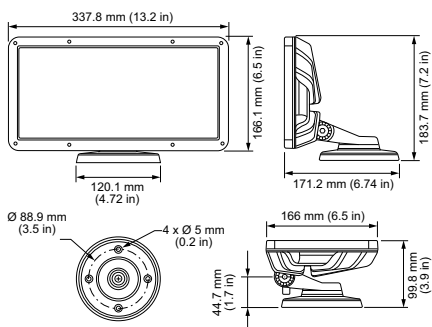

Initial Performance (IEC Compliant)

Initial luminous flux (system flux)	2434 lm
Initial LED luminaire efficacy	50.8 lm/W
Init. Corr. Color Temperature	2700 to 4000 K
Init. Color Rendering Index	80
Initial input power	50 W

Over Time Performance (IEC Compliant)

Lumen Maintenance 50% at 25°C Calculated	90300
Lumen Maintenance 50% at 25°C Reported	54000
Lumen Maintenance 50% at 50°C Calculated	90300
Lumen Maintenance 50% at 50°C Reported	54000
Lumen Maintenance 70% at 25°C Calculated	46100

Lumen Maintenance 70% at 25°C Reported	46100
Lumen Maintenance 70% at 50°C Calculated	46100
Lumen Maintenance 70% at 50°C Reported	46100
Lumen Maintenance 80% at 25°C Calculated	28600
Lumen Maintenance 80% at 25°C Reported	28600
Lumen Maintenance 80% at 50°C Calculated	28600
Lumen Maintenance 80% at 50°C Reported	28600
Lumen Maintenance 90% at 25°C Calculated	13100
Lumen Maintenance 90% at 25°C Reported	13100
Lumen Maintenance 90% at 50°C Calculated	13100
Lumen Maintenance 90% at 50°C Reported	13100

Application Conditions

Ambient temperature range	-40 to +122 °F

Product Data

Order product name	BCP483 36xLED-HB/RGBMW 100-277V WH CQC
EAN/UPC - Product	8718291388371
Order code	912400130373
Local order code	.
Numerator - Quantity Per Pack	1
Numerator - Packs per outer box	2
Material Nr. (12NC)	912400130373
Net Weight (Piece)	4.146 kg

Dimensional drawing

ColorBlast IntelliHue Powercore gen4