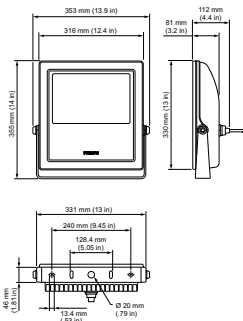

## Product Data

Full product code	871829163547599
Order product name	BCP418 48xLED-HB/2700 220-240V 20 CE CQC
EAN/UPC - Product	8718291635475
Order code	912400130402
Local order code	.
Numerator - Quantity Per Pack	1
Numerator - Packs per outer box	2
Material Nr. (12NC)	912400130402
Net Weight (Piece)	7.600 kg

## Dimensional drawing

Vaya