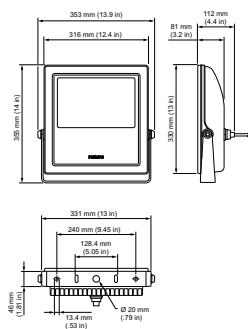

Application Conditions

Ambient temperature range	-40 to +40 °C
---------------------------	---------------

Product Data

Full product code	871829163547599
Order product name	BCP418 48xLED-HB/2700 220-240V 20 CE CQC
EAN/UPC - Product	8718291635475
Order code	912400130402
Numerator - Quantity Per Pack	1
Numerator - Packs per outer box	2
Material Nr. (12NC)	912400130402
Net Weight (Piece)	7.600 kg

Dimensional drawing

Vaya