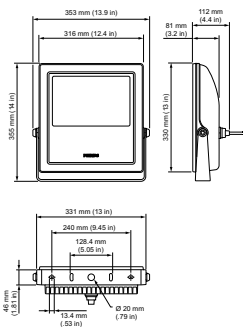

Application Conditions

Ambient temperature range	-40 to +40 °C
---------------------------	---------------

Product Data

Full product code	871829163822399
-------------------	-----------------

Order product name	BCP419 48xLED/RD 100-277V 20 CE ON-OFF
EAN/UPC – product	8718291638223
Order code	63822399
Numerator – quantity per pack	1
Numerator – packs per outer box	2
Material no. (12NC)	912400130545
Net weight (piece)	7.500 kg

Dimensional drawing

Vaya