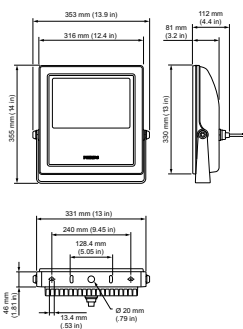

Application Conditions

Ambient temperature range	-40 to +104 °F
---------------------------	----------------

Product Data

Full product code	871829163823099
-------------------	-----------------

Order product name	BCP419 48xLED/RD 100-277V 40 CE ON-OFF
EAN/UPC - Product	8718291638230
Order code	912400130546
Local order code	.
Numerator - Quantity Per Pack	1
Numerator - Packs per outer box	2
Material Nr. (12NC)	912400130546
Net Weight (Piece)	7.500 kg

Dimensional drawing

Vaya