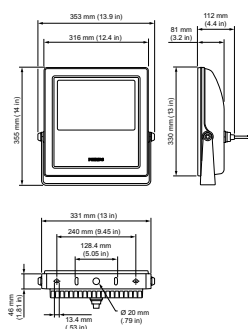

Application Conditions

Ambient temperature range	-40 to +40 °C
---------------------------	---------------

Product Data

Full product code	871829163824799
-------------------	-----------------

Order product name	BCP419 48xLED/GN 100-277V 10 CE ON-OFF
EAN/UPC – product	8718291638247
Order code	63824799
Numerator – quantity per pack	1
Numerator – packs per outer box	2
Material no. (12NC)	912400130547
Net weight (piece)	7.500 kg

Dimensional drawing

Vaya