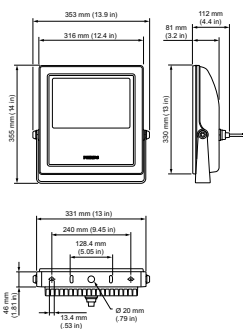

## Product Data

Full product code	871829163827899
-------------------	-----------------

Order product name	BCP419 48xLED/BL 100-277V 10 CE ON-OFF
EAN/UPC – product	8718291638278
Order code	63827899
Numerator – quantity per pack	1
Numerator – packs per outer box	2
Material no. (12NC)	912400130550
Net weight (piece)	7.500 kg

## Dimensional drawing

Vaya