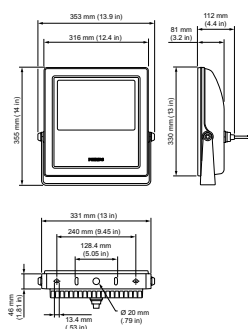

Application Conditions

Ambient temperature range	-40 to +40 °C
---------------------------	---------------

Product Data

Full product code	871829163830899
-------------------	-----------------

Order product name	BCP419 48xLED/AM 100-277V 10 CE ON-OFF
EAN/UPC – product	8718291638308
Order code	63830899
Numerator – quantity per pack	1
Numerator – packs per outer box	2
Material no. (12NC)	912400130553
Net weight (piece)	7.500 kg

Dimensional drawing

Vaya