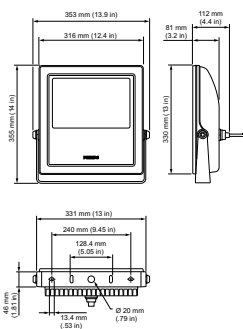

Application Conditions

Ambient temperature range	-40 to +104 °F
---------------------------	----------------

Product Data

Full product code	871829163830899
-------------------	-----------------

Order product name	BCP419 48xLED/AM 100-277V 10 CE ON-OFF
EAN/UPC - Product	8718291638308
Order code	912400130553
Local order code	.
Numerator - Quantity Per Pack	1
Numerator - Packs per outer box	2
Material Nr. (12NC)	912400130553
Net Weight (Piece)	7.500 kg

Dimensional drawing

Vaya