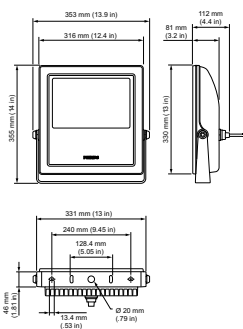

## Product Data

Full product code	871829163831599
-------------------	-----------------

Order product name	BCP419 48xLED/AM 100-277V 20 CE ON-OFF
EAN/UPC - Product	8718291638315
Order code	912400130554
Local order code	.
Numerator - Quantity Per Pack	1
Numerator - Packs per outer box	2
Material Nr. (12NC)	912400130554
Net Weight (Piece)	7.500 kg

## Dimensional drawing

Vaya