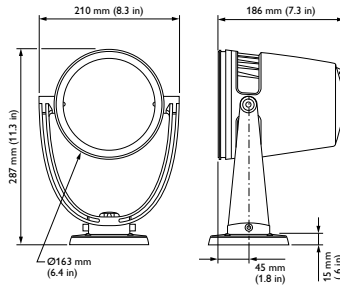

ColorBurst Powercore gen2 RGBW/RGBA

EAN/UPC - Product	8718291393894
Order code	912400133335
Numerator - Quantity Per Pack	1
Numerator - Packs per outer box	2
Material Nr. (12NC)	912400133335

Net Weight (Piece)	5.510 kg

Dimensional drawing

ColorBurst Powercore gen2 RGBW/RGBA