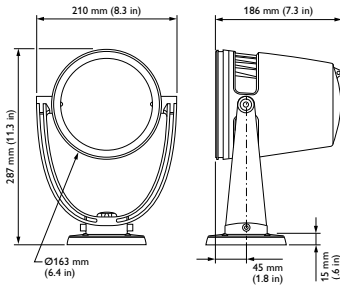

ColorBurst Powercore gen2 RGBW/RGBA

EAN/UPC - Product	8718291393894
Order code	912400133335
Numerator - Quantity Per Pack	1
Numerator - Packs per outer box	2
Material Nr. (12NC)	912400133335

Net Weight (Piece)	5.510 kg

Dimensional drawing

ColorBurst Powercore gen2 RGBW/RGBA