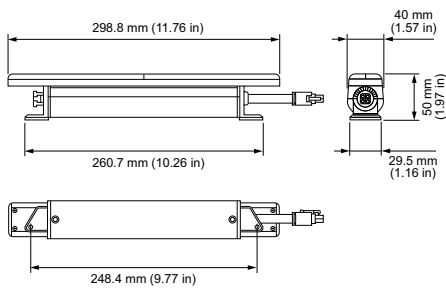

PureStyle IntelliHue Powercore

PureStyle IntelliHue Powercore, 100° x 100°, 305 mm (12 in), Wide Beam Angle

PureStyle IntelliHue Powercore, 100° x 100°, 305 mm (12 in), Wide Beam Angle

Innovative PureStyle Powercore luminaires bring lighting professionals high output in a compact, easily concealed luminaire. PureStyle delivers exceptionally high-quality light for a wide range of interior applications from cove to wall-washing to backlighting and beyond. Here are just some of the powerful advantages that PureStyle brings to lighting professionals and their clients.

Product data

General information		CRI @ 2700	
Light source color	IntelliHue		92.9
Optic type	Wide beam	Operating and electrical	
Optical cover/lens type	Polycarbonate bowl/cover	Input Voltage	100 to 277 V
Luminaire light beam spread	100° x 100°	Mechanical and housing	
CE mark	CE mark	Housing Material	Aluminum extruded
UL mark	UL and cUL mark	Length	305 mm
Light technical		Color	White
Efficacy (lm/W) @ 4000 K	55 lm/W	Approval and application	
Efficacy (lm/W) @ 2700 K	55 lm/W	Ingress protection code	IP20 [Finger-protected]
CRI @ 4000 K	93.8	Energy Efficiency Class	G
CRI R9 @ 4000 K	70	FCC mark	FCC Class B

Product data	
Full product code	871829139148799
Order product name	SA500X 120X120 INTELLIHUE L305
EAN/UPC - Product	8718291391487
Order code	123-000025-00
Numerator - Quantity Per Pack	1
Numerator - Packs per outer box	20
Material Nr. (12NC)	912400133448
Net Weight (Piece)	0.485 kg
Catalog Number	123-000025-00
Catalog Number Description	PureStyle IntelliHue Powercore, 100° x 100°, 305 mm (12 in), Wide Beam Angle

Dimensional drawing

SA500X 120X120 INTELLIHUE L305