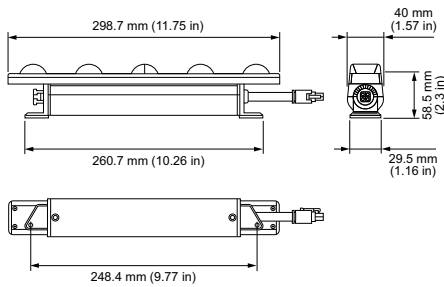

PureStyle IntelliHue Powercore

PureStyle IntelliHue Powercore, 30° x 60°, 305 mm (12 in), Medium Beam Angle

PureStyle IntelliHue Powercore, 30° x 60°, 305 mm (12 in), Medium Beam Angle

Innovative PureStyle Powercore luminaires bring lighting professionals high output in a compact, easily concealed luminaire. PureStyle delivers exceptionally high-quality light for a wide range of interior applications – from cove to wall-washing to backlighting and beyond. Here are just some of the powerful advantages that PureStyle brings to lighting professionals and their clients.

Product data

General information		CRI @ 2,700	
Light source colour	IntelliHue		92.7
Optic type	MB [Medium beam]	Operating and electrical	
Optical cover/lens type	PC [Polycarbonate bowl/cover]	Input Voltage	100 to 277 V
Luminaire light beam spread	30° x 60°	Mechanical and housing	
CE mark	CE mark	Housing material	Extruded aluminium
UL mark	UL and cUL mark	Length	305 mm
Light technical		Colour	White
Efficacy (lm/W) @ 4,000 K	61 lm/W	Approval and application	
Efficacy (lm/W) @ 2,700 K	61 lm/W	Ingress protection code	IP20 [Finger-protected]
CRI @ 4,000 K	90.7	Energy Efficiency Class	G
CRI R9 @ 4,000 K	57.8	FCC mark	FCC Class B

Product data

Full product code	871829139149499
Order product name	SA500X 30X60 INTELLIHUE L305
EAN/UPC – product	8718291391494
Order code	123-000025-01
SAP numerator – quantity per pack	1
Numerator – packs per outer box	20
SAP material	912400133449
Net Weight (Piece)	0.485 kg
Commercial Code	123-000025-01
Catalogue number description	PureStyle IntelliHue Powercore, 30° x 60°, 305 mm (12 in), Medium Beam Angle

Dimensional drawing

SA500X 30X60 INTELLIHUE L305