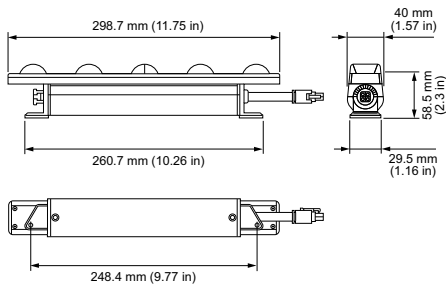

PureStyle IntelliHue Powercore

PureStyle IntelliHue Powercore, 10° x 60°, 305 mm (12 in), Narrow Beam Angle

PureStyle IntelliHue Powercore, 10° x 60°, 305 mm (12 in), Narrow Beam Angle

Innovative PureStyle Powercore luminaires bring lighting professionals high output in a compact, easily concealed luminaire. PureStyle delivers exceptionally high-quality light for a wide range of interior applications – from cove to wall-washing to backlighting and beyond. Here are just some of the powerful advantages that PureStyle brings to lighting professionals and their clients.

Product data

General information		CRI @ 2,700	
Light source colour	IntelliHue		93.3
Optic type	NB [Narrow beam]	Operating and electrical	
Optical cover/lens type	PC [Polycarbonate bowl/cover]	Input Voltage	100 to 277 V
Luminaire light beam spread	10° x 60°	Mechanical and housing	
CE mark	CE mark	Housing material	Aluminum extruded
UL mark	UL and cUL mark	Length	305 mm
Light technical		Colour	White
Efficacy (lm/W) @ 4,000 K	59 lm/W	Approval and application	
Efficacy (lm/W) @ 2,700 K	60 lm/W	Ingress protection code	IP20 [Finger-protected]
CRI @ 4,000 K	93.3	Energy Efficiency Class	G
CRI R9 @ 4,000 K	68.2	FCC mark	FCC Class B

Product data	
Full product code	871829139150099
Order product name	SA500X 10X60 INTELLIHUE L305
EAN/UPC – product	8718291391500
Order code	123-000025-02
SAP numerator – quantity per pack	1
Numerator – packs per outer box	20
SAP material	912400133450
Net Weight (Piece)	0.485 kg
Commercial Code	123-000025-02
Catalogue number description	PureStyle IntelliHue Powercore, 10° x 60°, 305 mm (12 in), Narrow Beam Angle

Dimensional drawing

SA500X 10X60 INTELLIHUE L305