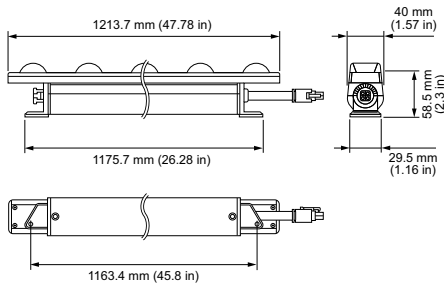

PureStyle IntelliHue Powercore

PureStyle IntelliHue Powercore, 10° x 60°, 1219 mm (48 in), Narrow Beam Angle

PureStyle IntelliHue Powercore, 10° x 60°, 1219 mm (48 in), Narrow Beam Angle

Innovative PureStyle Powercore luminaires bring lighting professionals high output in a compact, easily concealed luminaire. PureStyle delivers exceptionally high-quality light for a wide range of interior applications from cove to wall-washing to backlighting and beyond. Here are just some of the powerful advantages that PureStyle brings to lighting professionals and their clients.

Product data

General information		CRI @ 2700	
Light source color	IntelliHue		93.3
Optic type	Narrow beam	Operating and electrical	
Optical cover/lens type	Polycarbonate bowl/cover	Input Voltage	100 to 277 V
Luminaire light beam spread	10° x 60°	Mechanical and housing	
CE mark	CE mark	Housing Material	Aluminum extruded
UL mark	UL and cUL mark	Length	1220 mm
Light technical		Color	White
Efficacy (lm/W) @ 4000 K	59 lm/W	Approval and application	
Efficacy (lm/W) @ 2700 K	59 lm/W	Ingress protection code	IP20 [Finger-protected]
CRI @ 4000 K	93.3	Energy Efficiency Class	G
CRI R9 @ 4000 K	68.2	FCC mark	FCC Class B

Product data	
Full product code	871829139153199
Order product name	SA500X 10X60 INTELLIHUE L1220
EAN/UPC - Product	8718291391531
Order code	123-000025-05
Numerator - Quantity Per Pack	1
Numerator - Packs per outer box	6
Material Nr. (12NC)	912400133453
Net Weight (Piece)	1.847 kg
Catalog Number	123-000025-05
Catalog Number Description	PureStyle IntelliHue Powercore, 10° x 60°, 1219 mm (48 in), Narrow Beam Angle

Dimensional drawing

SA500X 10X60 INTELLIHUE L1220