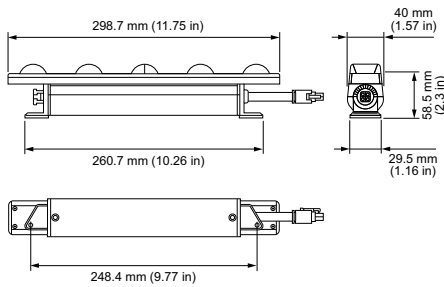

PureStyle Intelligent Color Powercore, RGBA

Initial performance (IEC compliant)	
Initial luminous flux (system flux)	549 lm
Initial LED luminaire efficacy at RGB operation	42 lm/W
Initial input power	13 W
Over time performance (IEC compliant)	
Lumen Maintenance 50% at 25°C Calculated	72300
Lumen Maintenance 50% at 25°C Reported	47100
Lumen Maintenance 50% at 50°C Calculated	72300
Lumen Maintenance 50% at 50°C Reported	47100
Application conditions	
Ambient temperature range	-20 to +50 °C
Product data	
Full product code	871829139156299

Order product name	SA500X 10X60 RGBA L305
EAN/UPC - Product	8718291391562
Order code	123-000026-02
Numerator - Quantity Per Pack	1
Numerator - Packs per outer box	20
Material Nr. (12NC)	912400133456
Net Weight (Piece)	0.485 kg
Catalog Number	123-000026-02
Catalog Number Description	PureStyle Intelligent Color Powercore, RGBA, 10° x 60°, 305 mm (12 in), Narrow Beam Angle

Dimensional drawing

SA500X 10X60 RGBA L305