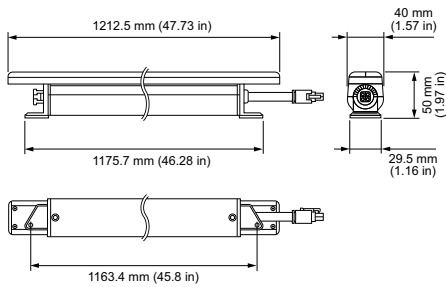

Product data

General information	
Light source color	RGBA
Optic type	Wide beam
Optical cover/lens type	Polycarbonate bowl/cover
Luminaire light beam spread	100° x 100°
CE mark	CE mark
UL mark	UL and cUL mark
Operating and electrical	
Input Voltage	100 to 277 V

Mechanical and housing	
Housing Material	Aluminum extruded
Length	1220 mm
Color	White
Approval and application	
Ingress protection code	IP20 [Finger-protected]
Energy Efficiency Class	G
FCC mark	FCC Class B
EPREL Registration Number	887778

Order product name	SA500X 120X120 RGBA L1220
EAN/UPC - Product	8718291391579
Order code	123-000026-03
Numerator - Quantity Per Pack	1
Numerator - Packs per outer box	6
Material Nr. (12NC)	912400133457
Net Weight (Piece)	1.847 kg
Catalog Number	123-000026-03
Catalog Number Description	PureStyle Intelligent Color Powercore, RGBA, 100° x 100°, 1219 mm (48 in), Wide Beam Angle

Dimensional drawing

SA500X 120X120 RGBA L1220