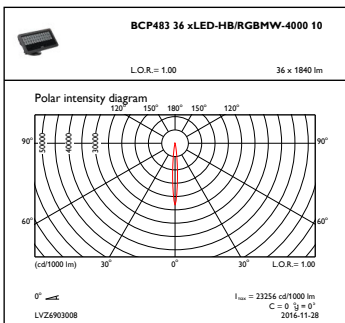

Application Conditions

Ambient temperature range	-40 to +122 °F
----------------------------------	----------------

Product Data

Full product code	871829138839599
Order product name	BCP483 36xLED-HB/RGBMW 100-277V 10 GR
EAN/UPC - Product	8718291388395
Order code	912400133545
Local order code	.
Numerator - Quantity Per Pack	1
Numerator - Packs per outer box	2
Material Nr. (12NC)	912400133545
Net Weight (Piece)	4.146 kg

Dimensional drawing

ColorBlast IntelliHue Powercore gen4

ColorBlast IntelliHue Powercore gen4

Photometric data

OFPC1_BCP48336xLED-HBRGBMW10

OFCS1_BCP48336xLED-HBRGBMW10

OFPC1_BCP48336xLED-HBRGBMW-270010

OFCS1_BCP48336xLED-HBRGBMW-270010