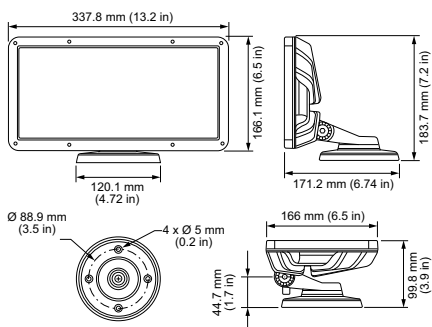

Initial Performance (IEC Compliant)

Initial luminous flux (system flux)	2434 lm
Initial LED luminaire efficacy	50.8 lm/W
Init. Corr. Color Temperature	2700 to 4000 K
Init. Color Rendering Index	80
Initial input power	50 W

Over Time Performance (IEC Compliant)

Lumen Maintenance 50% at 25°C Calculated	90300
Lumen Maintenance 50% at 25°C Reported	54000
Lumen Maintenance 50% at 50°C Calculated	90300
Lumen Maintenance 50% at 50°C Reported	54000
Lumen Maintenance 70% at 25°C Calculated	46100

Lumen Maintenance 70% at 25°C Reported	46100
Lumen Maintenance 70% at 50°C Calculated	46100
Lumen Maintenance 70% at 50°C Reported	46100
Lumen Maintenance 80% at 25°C Calculated	28600
Lumen Maintenance 80% at 25°C Reported	28600
Lumen Maintenance 80% at 50°C Calculated	28600
Lumen Maintenance 80% at 50°C Reported	28600
Lumen Maintenance 90% at 25°C Calculated	13100
Lumen Maintenance 90% at 25°C Reported	13100
Lumen Maintenance 90% at 50°C Calculated	13100
Lumen Maintenance 90% at 50°C Reported	13100

Application Conditions

Ambient temperature range	-40 to +122 °F

Product Data

Full product code	871829138839599
Order product name	BCP483 36xLED-HB/RGBMW 100-277V 10 GR
EAN/UPC - Product	8718291388395
Order code	912400133545
Local order code	.
Numerator - Quantity Per Pack	1
Numerator - Packs per outer box	2
Material Nr. (12NC)	912400133545
Net Weight (Piece)	4.146 kg

Dimensional drawing

ColorBlast IntelliHue Powercore gen4