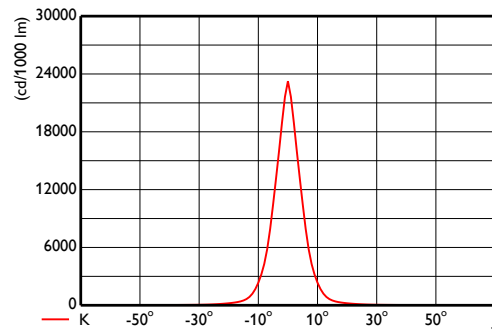

Application Conditions

Ambient temperature range	-40 to +122 °F
----------------------------------	----------------

Product Data

Full product code	871829138839599
Order product name	BCP483 36xLED-HB/RGBMW 100-277V 10 GR
EAN/UPC - Product	8718291388395
Order code	912400133545
Local order code	.
Numerator - Quantity Per Pack	1
Numerator - Packs per outer box	2
Material Nr. (12NC)	912400133545
Net Weight (Piece)	4.146 kg

Dimensional drawing

ColorBlast IntelliHue Powercore gen4

ColorBlast IntelliHue Powercore gen4

Photometric data

OFPC1_BCP48336xLED-HBRGBMW10

OFCS1_BCP48336xLED-HBRGBMW10

OFPC1_BCP48336xLED-HBRGBMW-270010

OFCS1_BCP48336xLED-HBRGBMW-270010