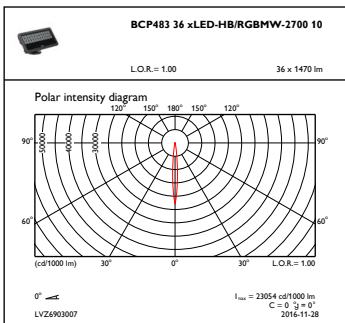

Application Conditions

Ambient temperature range	-40 to +122 °F
----------------------------------	----------------

Product Data

Full product code	871829138839599
Order product name	BCP483 36xLED-HB/RGBMW 100-277V 10 GR
EAN/UPC - Product	8718291388395
Order code	912400133545
Local order code	.
Numerator - Quantity Per Pack	1
Numerator - Packs per outer box	2
Material Nr. (12NC)	912400133545
Net Weight (Piece)	4.146 kg

Dimensional drawing

ColorBlast IntelliHue Powercore gen4

ColorBlast IntelliHue Powercore gen4

Photometric data

OFPC1_BCP48336xLED-HBRGBMW10

OFCS1_BCP48336xLED-HBRGBMW10

OFPC1_BCP48336xLED-HBRGBMW-270010

OFCS1_BCP48336xLED-HBRGBMW-270010