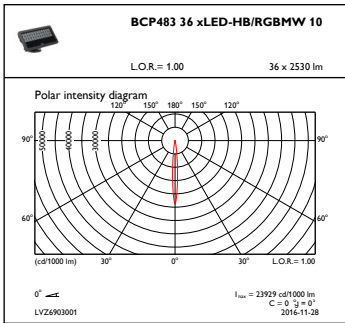

Ingress protection code	IP66 [Dust penetration-protected, jet-proof]
Mech. Impact protection code	IK10 [20 J vandal-resistant]

Initial Performance (IEC Compliant)

Initial luminous flux (system flux)	2434 lm
Initial LED luminaire efficacy	50.8 lm/W
Init. Corr. Color Temperature	2700 to 4000 K
Init. Color Rendering Index	80
Initial input power	50 W

Application Conditions

Ambient temperature range	-40 to +122 °F
----------------------------------	----------------

Product Data

Full product code	871829138839599
Order product name	BCP483 36xLED-HB/RGBMW 100-277V 10 GR
EAN/UPC - Product	8718291388395
Order code	912400133545
Local order code	.
Numerator - Quantity Per Pack	1
Numerator - Packs per outer box	2
Material Nr. (12NC)	912400133545
Net Weight (Piece)	4.146 kg

Dimensional drawing

ColorBlast IntelliHue Powercore gen4

ColorBlast IntelliHue Powercore gen4

Photometric data

OFPC1_BCP48336xLED-HBRGBMW10

OFCS1_BCP48336xLED-HBRGBMW10

OFPC1_BCP48336xLED-HBRGBMW-270010

OFCS1_BCP48336xLED-HBRGBMW-270010