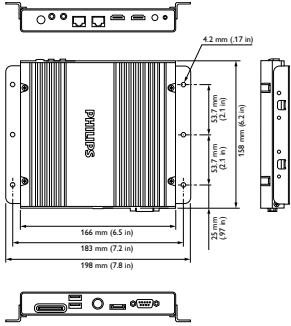

Product data

General Information		Order product name	
CE mark	CE mark	SSLCTR ACTIVESITE GATEWAY	
UL mark	UL mark	EAN/UPC – product	8718291645764
		Order code	64576400
		Numerator – quantity per pack	1
		Numerator – packs per outer box	1
		Material no. (12NC)	912400133649
		Net weight (piece)	2.446 kg
Mechanical and Housing			
Colour	Black		
Initial Performance (IEC Compliant)			
Initial input power	40 W		
Product Data			
Full product code	871829164576400		

Dimensional drawing

In-a-box solutions, signal conv.