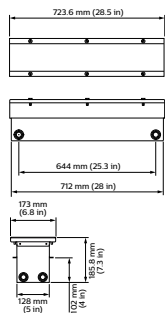

Graze in-ground enclosure

Dimensional drawing

ColorGraze MX4 acc. ZCS559