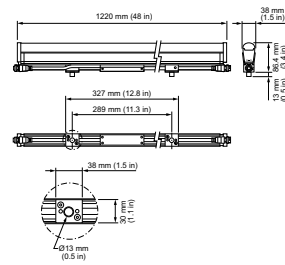

## Product data

Full product code	871829139182199
Order product name	BCS425 RGB FR ETH L1220 PP19
EAN/UPC – product	8718291391821
Order code	101-000200-02
SAP numerator – quantity per pack	1

Numerator – packs per outer box	9
SAP material	912400133773
Net Weight (Piece)	1.640 kg
Commercial Code	101-000200-02

## Dimensional drawing

BCS425 RGB FR ETH L1220 PP19

BCS425 RGB FR ETH L1220 PP19