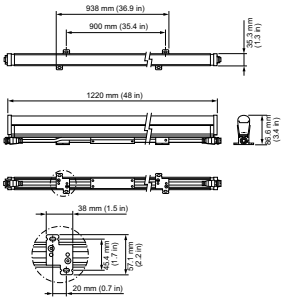

iColor Accent Compact

Product data

Full product code	871829139182199
Order product name	BCS425 RGB FR ETH L1220 PP19
EAN/UPC – product	8718291391821
Order code	101-000200-02
SAP numerator – quantity per pack	1

Numerator – packs per outer box	9
SAP material	912400133773
Net Weight (Piece)	1.640 kg
Commercial Code	101-000200-02

Dimensional drawing

BCS425 RGB FR ETH L1220 PP19