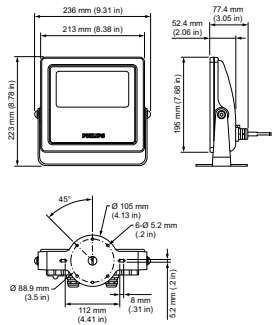

Vaya Flood LP Small

Product Data

Full product code	871829164719599
Order product name	BCP433 BL 100-240 20 CE CQC PSE
EAN/UPC – product	8718291647195
Order code	64719599
Numerator – quantity per pack	1

Numerator – packs per outer box	4
Material no. (12NC)	912400133902
Net weight (piece)	2.670 kg

Dimensional drawing

Vaya