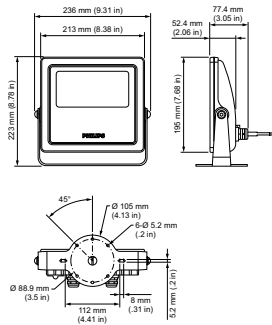

## Product Data

Full product code	871829164721899
Order product name	BCP433 AM 100-240 10 CE CQC PSE
EAN/UPC – product	8718291647218
Order code	64721899
Numerator – quantity per pack	1

Numerator – packs per outer box	4
Material no. (12NC)	912400133903
Net weight (piece)	2.670 kg

## Dimensional drawing

Vaya