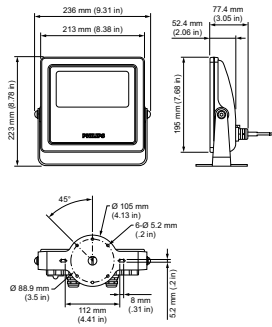

Vaya Flood LP

Product Data

| | |
|-------------------------------|-------------------------|
| Full product code | 871829164724999 |
| Order product name | BCP433 RD 100-240 10 UL |
| EAN/UPC - Product | 8718291647249 |
| Order code | 912400133905 |
| Numerator - Quantity Per Pack | 1 |

| | |
|---------------------------------|--------------|
| Numerator - Packs per outer box | 4 |
| Material Nr. (12NC) | 912400133905 |
| Net Weight (Piece) | 2.670 kg |

IK06

Dimensional drawing

Vaya