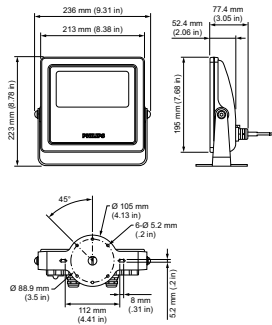

Vaya Flood LP Small

Product Data

Full product code	871829164713399
Order product name	BCP433 RD 100-240 20 CE CQC PSE
EAN/UPC – product	8718291647133
Order code	64713399
Numerator – quantity per pack	1

Numerator – packs per outer box	4
Material no. (12NC)	912400133906
Net weight (piece)	2.670 kg

Dimensional drawing

Vaya