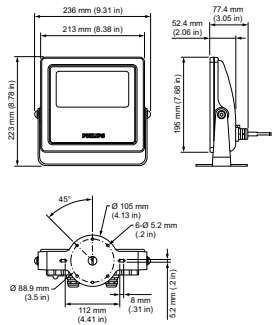

Vaya Flood LP

Product Data

Full product code	871829164714099
Order product name	BCP433 RD 100-240 40 CE CQC PSE
EAN/UPC – product	8718291647140
Order code	912400133908
Numerator – quantity per pack	1

Numerator – packs per outer box	4
Material no. (12NC)	912400133908
Net weight (piece)	2.670 kg

IK 06

Dimensional drawing

Vaya