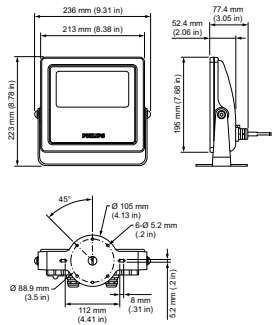

Vaya Flood LP Small

Product Data

Full product code	871829164722599
Order product name	BCP433 AM 100-240 20 CE CQC PSE
EAN/UPC – product	8718291647225
Order code	64722599
Numerator – quantity per pack	1

Numerator – packs per outer box	4
Material no. (12NC)	912400133917
Net weight (piece)	2.670 kg

Dimensional drawing

Vaya