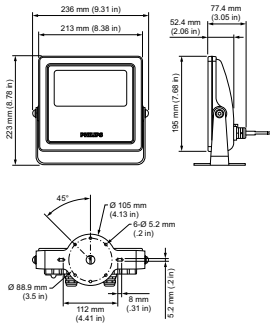

Vaya Flood LP Small

Product Data

Full product code	871829164722599
Order product name	BCP433 AM 100-240 20 CE CQC PSE
EAN/UPC - Product	8718291647225
Order code	912400133917
Local order code	.
Numerator - Quantity Per Pack	1

Numerator - Packs per outer box	4
Material Nr. (12NC)	912400133917
Net Weight (Piece)	2.670 kg

IK 06

Dimensional drawing

Vaya