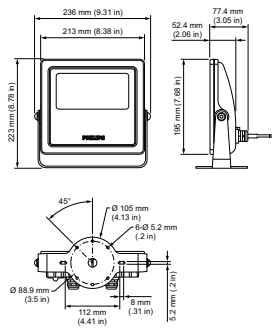

Vaya Flood LP Small

Product Data

Full product code	871829164723299
Order product name	BCP433 AM 100-240 40 CE CQC PSE
EAN/UPC - Product	8718291647232
Order code	912400133919
Local order code	.
Numerator - Quantity Per Pack	1

Numerator - Packs per outer box	4
Material Nr. (12NC)	912400133919
Net Weight (Piece)	2.670 kg

IK 06

Dimensional drawing

Vaya