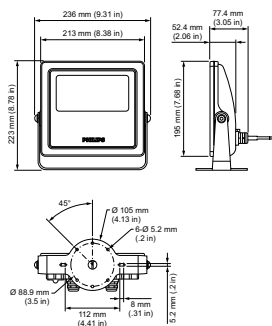

Vaya Flood LP Small

Product Data

Full product code	871829164718899
Order product name	BCP433 BL 100-240 10 CE CQC PSE
EAN/UPC - Product	8718291647188
Order code	912400133921
Local order code	.
Numerator - Quantity Per Pack	1

Numerator - Packs per outer box	4
Material Nr. (12NC)	912400133921
Net Weight (Piece)	2.670 kg

IK 06

Dimensional drawing

Vaya