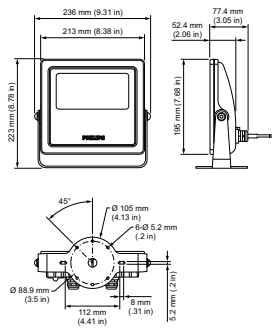

Vaya Flood LP Small

Product Data

Full product code	871829164731799
Order product name	BCP433 BL 100-240 20 UL
EAN/UPC - Product	8718291647317
Order code	912400133923
Local order code	.
Numerator - Quantity Per Pack	1

Numerator - Packs per outer box	4
Material Nr. (12NC)	912400133923
Net Weight (Piece)	2.670 kg

IK 06

Dimensional drawing

Vaya