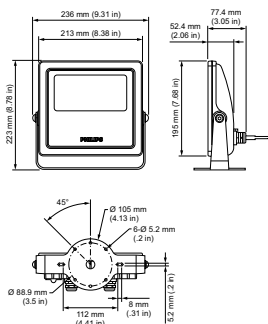

Application Conditions

Ambient temperature range	-40 to +104 °F
---------------------------	----------------

Product Data

Full product code	871829164959599
Order product name	BCP432 4000 100-240 90 CE CQC PSE
EAN/UPC - Product	8718291649595
Order code	912400133963
Local order code	.
Numerator - Quantity Per Pack	1
Numerator - Packs per outer box	4
Material Nr. (12NC)	912400133963
Net Weight (Piece)	2.770 kg

Dimensional drawing

Vaya