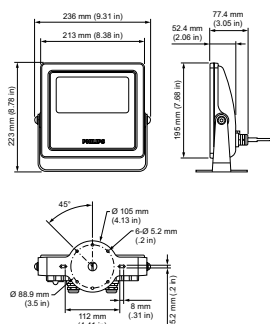

Application Conditions

Ambient temperature range	-40 to +40 °C
---------------------------	---------------

Product Data

Full product code	871829164962599
Order product name	BCP432 2700 100-240 90 CE CQC PSE
EAN/UPC – product	8718291649625
Order code	64962599
Numerator – quantity per pack	1
Numerator – packs per outer box	4
Material no. (12NC)	912400133964
Net weight (piece)	2.770 kg

Dimensional drawing

Vaya