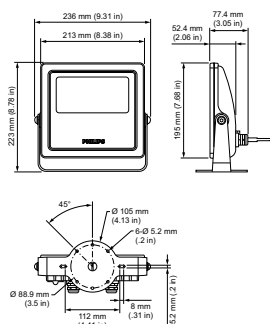

Product Data

Full product code	871829164962599
Order product name	BCP432 2700 100-240 90 CE CQC PSE
EAN/UPC – product	8718291649625
Order code	64962599
Numerator – quantity per pack	1
Numerator – packs per outer box	4
Material no. (12NC)	912400133964
Net weight (piece)	2.770 kg

Dimensional drawing

Vaya