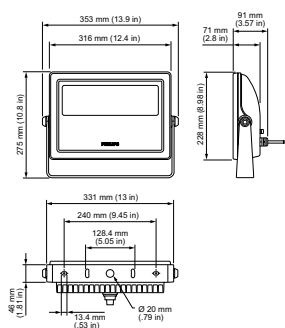

## Product Data

Full product code	871829138691999
Order product name	BCP436 GN 220-240 10 CE CQC

EAN/UPC – product	8718291386919
Order code	38691999
Numerator – quantity per pack	1
Numerator – packs per outer box	2
Material no. (12NC)	912400133986
Net weight (piece)	5.670 kg

## Dimensional drawing

Vaya