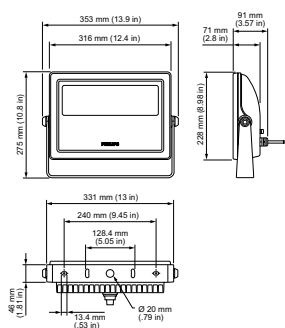

Product Data

Full product code	871829138693399
Order product name	BCP436 GN 220-240 40 CE CQC

EAN/UPC – product	8718291386933
Order code	38693399
Numerator – quantity per pack	1
Numerator – packs per outer box	2
Material no. (12NC)	912400133988
Net weight (piece)	5.670 kg

Dimensional drawing

Vaya