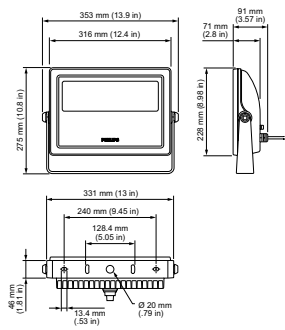

Numerator - Packs per outer box	2
Material Nr. (12NC)	912400133988
Net Weight (Piece)	5.670 kg

IK 06

Dimensional drawing

Vaya