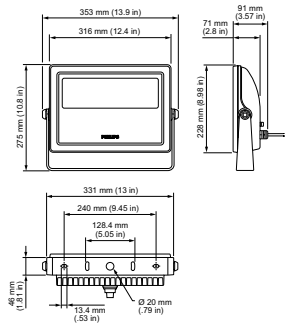

Numerator - Packs per outer box	2
Material Nr. (12NC)	912400133990
Net Weight (Piece)	5.670 kg

IK 06

Dimensional drawing

Vaya