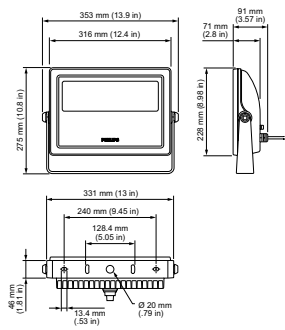

Numerator - Packs per outer box	2
Material Nr. (12NC)	912400133991
Net Weight (Piece)	5.670 kg

IK 06

## Dimensional drawing

Vaya