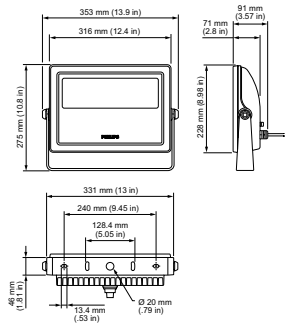

## Product Data

Full product code	871829138705399
Order product name	BCP436 GN 120-277 40 UL
EAN/UPC - Product	8718291387053
Order code	912400134001
Local order code	.
Numerator - Quantity Per Pack	1

Numerator - Packs per outer box	2
Material Nr. (12NC)	912400134001
Net Weight (Piece)	5.670 kg

## Dimensional drawing

Vaya