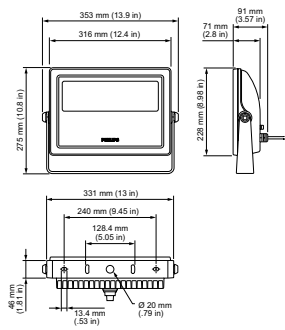

Vaya Flood MP Medium

Product Data

| | |
|-------------------------------|----------------------|
| Full product code | 871829138712199 |
| Order product name | BCP436 RD 100 10 PSE |
| EAN/UPC - Product | 8718291387121 |
| Order code | 912400134008 |
| Local order code | . |
| Numerator - Quantity Per Pack | 1 |

| | |
|---------------------------------|--------------|
| Numerator - Packs per outer box | 2 |
| Material Nr. (12NC) | 912400134008 |
| Net Weight (Piece) | 5.670 kg |

IK 06

Dimensional drawing

Vaya