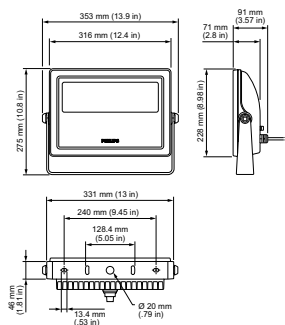

Initial performance (IEC compliant)

Initial luminous flux (system flux)	5660 lm
Initial LED luminaire efficacy	83.5 lm/W
Init. Corr. Color Temperature	3000 K
Init. Color Rendering Index	80
Initial input power	68 W

Over time performance (IEC compliant)

Lumen Maintenance 70% at 25°C Calculated	100000
Lumen Maintenance 70% at 25°C Reported	60000
Lumen Maintenance 70% at 40°C Calculated	71000
Lumen Maintenance 70% at 40°C Reported	60000
Lumen Maintenance 80% at 25°C Calculated	100000
Lumen Maintenance 80% at 25°C Reported	60000
Lumen Maintenance 80% at 40°C Calculated	45000
Lumen Maintenance 80% at 40°C Reported	45000

Lumen Maintenance 90% at 25°C Calculated	74000
Lumen Maintenance 90% at 25°C Reported	60000
Lumen Maintenance 90% at 40°C Calculated	23000
Lumen Maintenance 90% at 40°C Reported	23000

Application conditions

Ambient temperature range	-40 to +40 °C

Product data

Full product code	871829164993999
Order product name	BCP435 3000 220-240 20 CE CQC
EAN/UPC - Product	8718291649939
Order code	350-000016-01
Numerator - Quantity Per Pack	1
Numerator - Packs per outer box	2
Material Nr. (12NC)	912400134021
Net Weight (Piece)	5.720 kg
Catalog Number	350-000016-01
Catalog Number Description	Vaya Flood MP G2, 3000 K, 20°, CE/CQC

Dimensional drawing

BCP435 3000 220-240 20 CE CQC