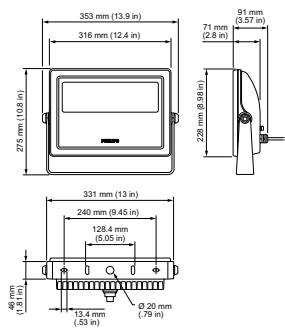

Application conditions

Ambient temperature range	-40 to +40 °C
---------------------------	---------------

Product data

Full product code	871829138604999
Order product name	BCP435 3000 120-277 40 UL
EAN/UPC - Product	8718291386049
Order code	350-000016-18
Numerator - Quantity Per Pack	1
Numerator - Packs per outer box	2
Material Nr. (12NC)	912400134028
Net Weight (Piece)	5.720 kg
Catalog Number	350-000016-18
Catalog Number Description	Vaya Flood MP G2, 3000 K, 40°, UL

Dimensional drawing

BCP435 3000 120-277 40 UL