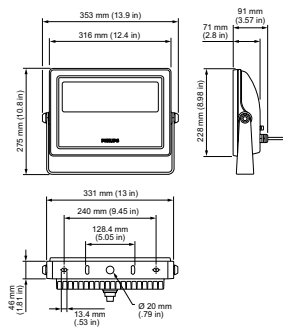

## Product Data

Full product code	871829138610099
Order product name	BCP435 2700 220-240 40 CE CQC
EAN/UPC – product	8718291386100
Order code	38610099
Numerator – quantity per pack	1
Numerator – packs per outer box	2
Material no. (12NC)	912400134034
Net weight (piece)	5.720 kg

## Dimensional drawing

Vaya