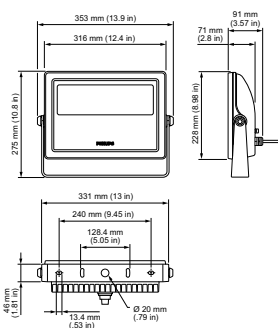

## Product Data

Full product code	871829138618699
Order product name	BCP435 5000 120-277 20 UL
EAN/UPC - Product	8718291386186
Order code	912400134042
Local order code	.
Numerator - Quantity Per Pack	1
Numerator - Packs per outer box	2
Material Nr. (12NC)	912400134042
Net Weight (Piece)	5.720 kg

## Dimensional drawing

Vaya