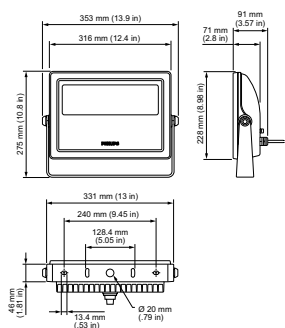

Application Conditions

Ambient temperature range	-40 to +104 °F
---------------------------	----------------

Product Data

Full product code	871829138620999
Order product name	BCP435 3000 220-240 90 CE CQC
EAN/UPC - Product	8718291386209
Order code	912400134044
Local order code	.
Numerator - Quantity Per Pack	1
Numerator - Packs per outer box	2
Material Nr. (12NC)	912400134044
Net Weight (Piece)	5.580 kg

Dimensional drawing

Vaya