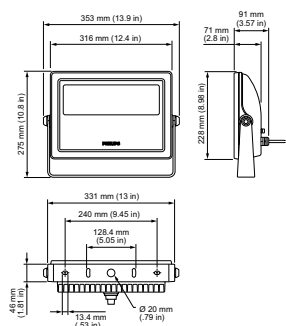

## Product Data

Full product code	871829138621699
Order product name	BCP435 3000 120-277 90 UL
EAN/UPC - Product	8718291386216
Order code	912400134045
Local order code	.
Numerator - Quantity Per Pack	1
Numerator - Packs per outer box	2
Material Nr. (12NC)	912400134045
Net Weight (Piece)	5.580 kg

## Dimensional drawing

Vaya